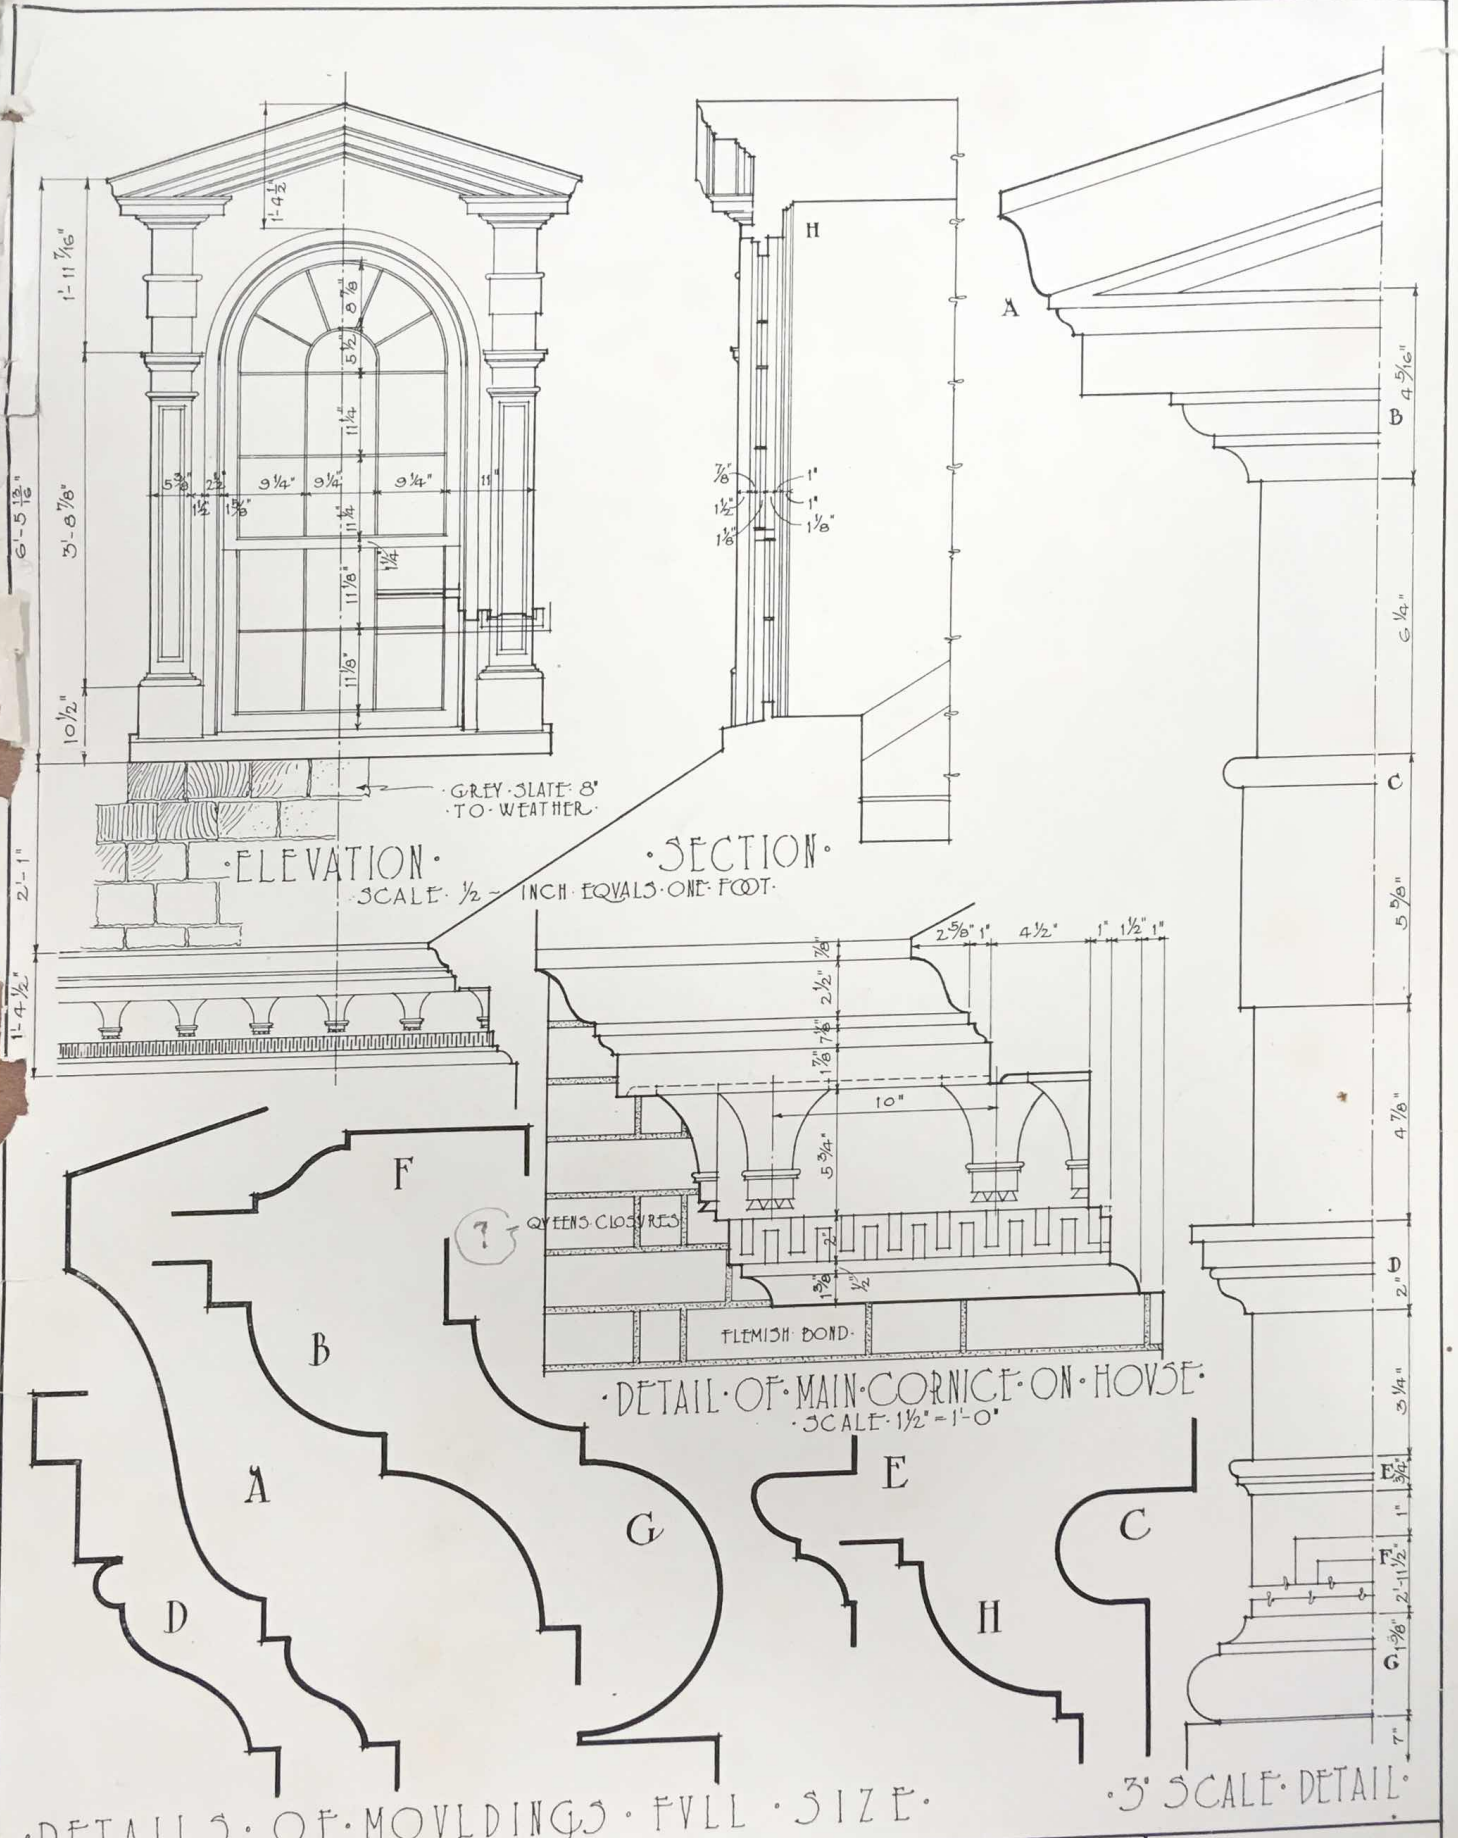

*trim of the windows. The dormers are particularly interesting with the pleasing silhouettes formed by the pediments; their sides and roofs and the roof of the house are covered with gray slate. The exceptionally good cornice is of the type that is most characteristic of those used during the Colonial period.*

SNOWDEN HOUSE, ALEXANDRIA, VA.

MEASURED DRAWING ON PRECEDING PAGE.

619 S. Lee St.

VA Lee St

DETAILS OF MOLDINGS FULL SIZE.

3" SCALE: DETAIL.

PLATE 16  
FEBRUARY · 1916

·DORMER · SNOWDEN HOUSE ·  
·ALEXANDRIA · VA ·  
·BUILT BY · THO · VOWELL ·  
DATE · 1790 ·

MEASURED & DRAWN BY  
J · L · KELTER · O · J ·  
MVN · SON · & · J · AWEBER